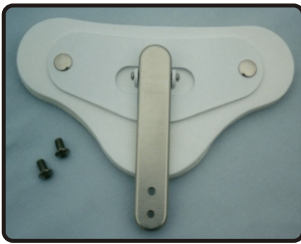

ACE-801
Front closure assembly:
chafe, bar, two screws

ACE-802
Hinged pubic assembly:
bar, plate, pad, padding,
screws

ACE-803
Hinged sternal
assembly: bar, plate,
pad, padding, screws

ACE-804
PV assembly: bar,
plate, Velcro, pair of
PV pads (ACE-806),
screws

ACE-805
PS assembly: bar, V
slotted bar, pair of PS
pads (ACE-807),
screws (screws not
shown)

ACE-806
PV pad assembly: pad,
padding, Neoprene disc,
Velcro coin (pair of 2)

ACE-807
PS pad assembly: pad,
padding, silicone hinge,
retainer plates, screws
(pair of 2) (retainer
plates and screws not
shown)

ACE-808
Side pad assembly: bar,
plate, padding, screws
(screws not shown)

ACE-809
Back strap
assembly: strap,
Y-tab, back pad,
padding

ACE-810
Back strap
assembly, large:
strap, Y-tab, large
back pad, padding

ACE-811
Back Pad, regular:
polyethylene plate,
padding (8.25" x 4.5")

ACE-812
Back Pad, large:
polyethylene plate,
padding (10" x 5.5")

ACE-813
Back strap: long
strap, Y-tab
(universal size)

ACE-948
Y-tab (part of
ACE-813)