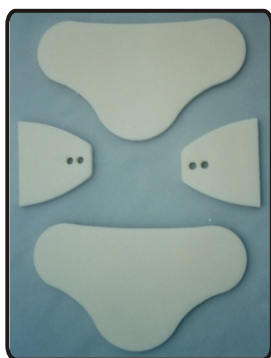

ACE-808
Side pad assembly: bar,
plate, padding, screws
(screws not shown)

ACE-809
Back strap
assembly: strap,
Y-tab, back pad,
padding

ACE-810
Back strap
assembly, large:
strap, Y-tab, large
back pad, padding

ACE-811
Back Pad, regular:
polyethylene plate,
padding (8.25" x 4.5")

ACE-812
Back Pad, large:
polyethylene plate,
padding (10" x 5.5")

ACE-813
Back strap: long
strap, Y-tab
(universal size)

ACE-948
Y-tab (part of
ACE-813)

ACE-814
Foam padding,
complete set: for
ACE-ST

ACE-814
Foam padding,
complete set: for ACE-
PV and ACE-PS

ACE-910
Vertical bar,
regular

ACE-912
Vertical bar, long (adds 3.25"
to height of ACE Brace)

ACE-911
Horizontal bar,
regular