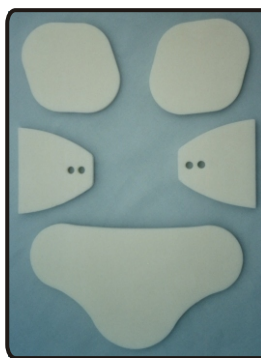

ACE-805
PS assembly: bar, V
slotted bar, pair of PS
pads (ACE-807),
screws (screws not
shown)

ACE-806
PV pad assembly: pad,
padding, Neoprene disc,
Velcro coin (pair of 2)

ACE-807
PS pad assembly: pad,
padding, silicone hinge,
retainer plates, screws
(pair of 2) (retainer
plates and screws not
shown)

ACE-808
Side pad assembly: bar,
plate, padding, screws
(screws not shown)

ACE-809
Back strap
assembly: strap,
Y-tab, back pad,
padding

ACE-810
Back strap
assembly, large:
strap, Y-tab, large
back pad, padding

ACE-811
Back Pad, regular:
polyethylene plate,
padding (8.25" x 4.5")

ACE-812
Back Pad, large:
polyethylene plate,
padding (10" x 5.5")

ACE-813
Back strap: long
strap, Y-tab
(universal size)

ACE-948
Y-tab (part of
ACE-813)

ACE-814
Foam padding,
complete set: for
ACE-ST

ACE-814
Foam padding,
complete set: for ACE-
PV and ACE-PS

ACE-910
Vertical bar,
regular

ACE-912
Vertical bar, long (adds 3.25"
to height of ACE Brace)

ACE-911
Horizontal bar,
regular