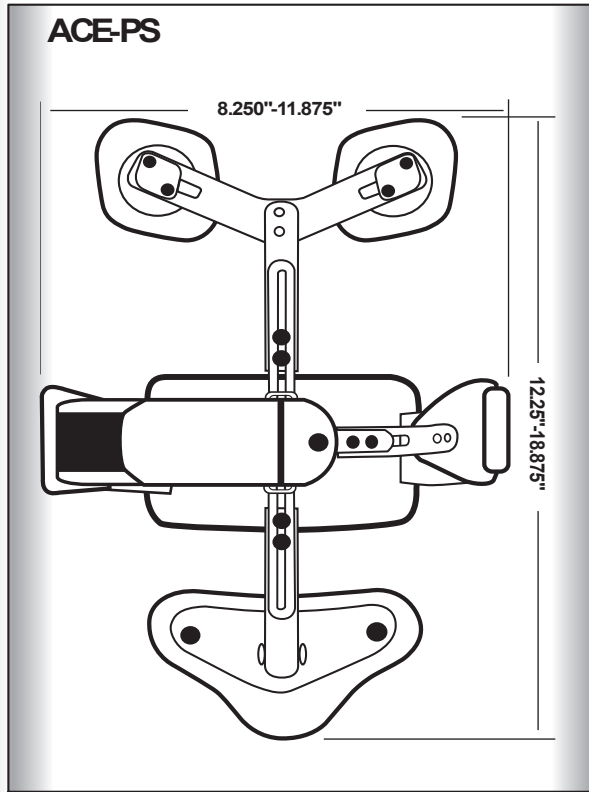

S I Z E C H A R T

ACE Brace™

Note: For the longer vertical bar (-L), add 3.250" to the height range. For the longer horizontal bar (-W), add 1.500" to the width range.